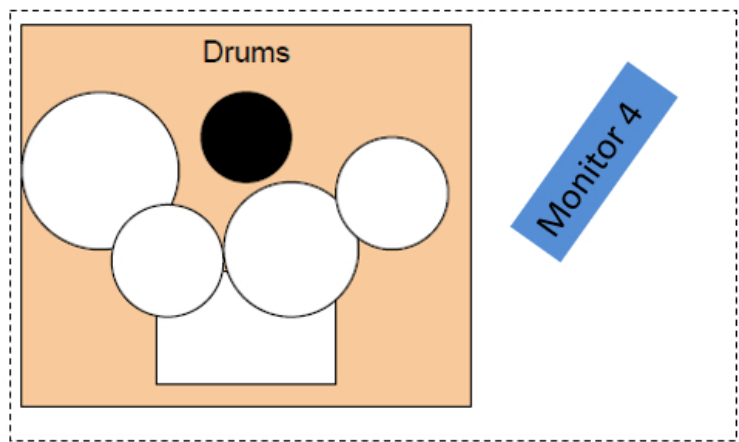

Across The Ages

Technical Rider

Eingang	Instrument	Anschluß	Position
1	Base Drum	XLR	Drums
2	Snare	XLR	Drums
3	Tom 1	XLR	Drums
4	Tom 2 (optional)	XLR	Drums
5	Tom 3 (optional)	XLR	Drums
6	Hihat	XLR	Drums
7	OverHead L	XLR	Drums
8	OverHead R	XLR	Drums
9	Vocal 1	XLR	Center
10	Vocal 2	XLR	Keys
11	Vocal 3	XLR	Guitar
12	Spare		
13	E-Guitar	XLR	Guitar
14	Baß	XLR	Baß
15	Keys R	Klinke	Keys
16	Keys L	Klinke	Keys