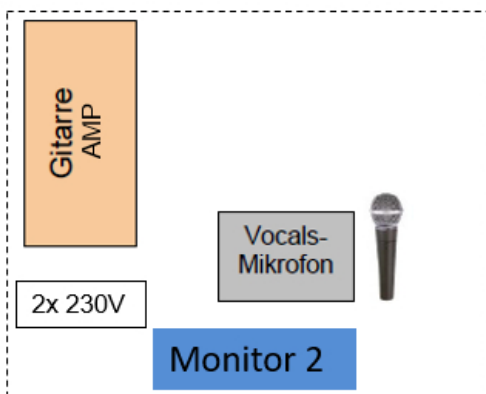

Across The Ages

Technical Rider

Eingang	Instrument	Anschluß	Position
1	Base Drum	XLR	Drums
2	Snare	XLR	Drums
3	Tom 1	XLR	Drums
4	Tom 2 (optional)	XLR	Drums
5	Tom 3 (optional)	XLR	Drums
6	Hihat	XLR	Drums
7	OverHead L	XLR	Drums
8	OverHead R	XLR	Drums
9	Vocal 1	XLR	Center
10	Vocal 2	XLR	Keys
11	Vocal 3	XLR	Guitar
12	Spare		
13	E-Guitar	XLR	Guitar
14	Baß	XLR	Baß
15	Keys R	Klinke	Keys
16	Keys L	Klinke	Keys