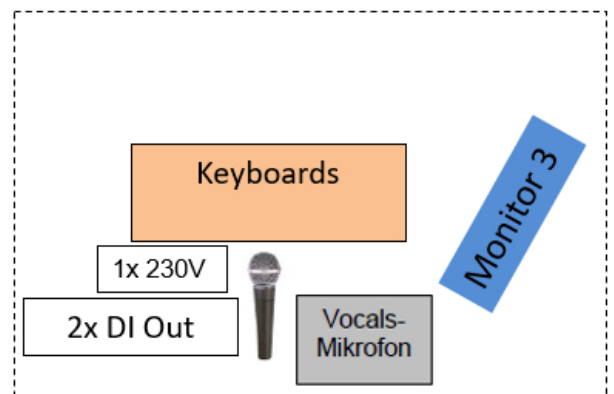

Across The Ages

Technical Rider

Eingang	Instrument	Anschluß	Position
1	Base Drum	XLR	Drums
2	Snare	XLR	Drums
3	Tom 1	XLR	Drums
4	Tom 2 (optional)	XLR	Drums
5	Tom 3 (optional)	XLR	Drums
6	Hihat	XLR	Drums
7	OverHead L	XLR	Drums
8	OverHead R	XLR	Drums
9	Vocal 1	XLR	Center
10	Vocal 2	XLR	Keys
11	Vocal 3	XLR	Guitar
12	Spare		
13	E-Guitar	XLR	Guitar
14	Baß	XLR	Baß
15	Keys R	Klinke	Keys
16	Keys L	Klinke	Keys

4m

5m