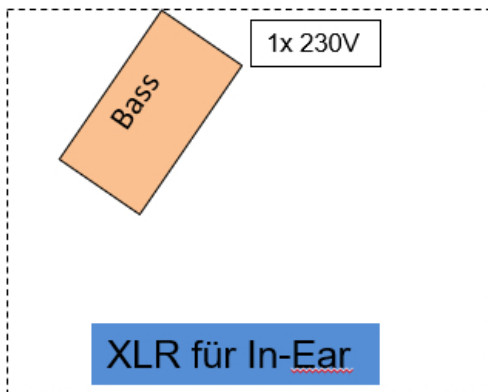

Across The Ages

Technical Rider

Eingang	Instrument	Anschluß	Position
1	Base Drum	XLR	Drums
2	Snare	XLR	Drums
3	Tom 1	XLR	Drums
4	Tom 2 (optional)	XLR	Drums
5	Tom 3 (optional)	XLR	Drums
6	Hihat	XLR	Drums
7	OverHead L	XLR	Drums
8	OverHead R	XLR	Drums
9	Vocal 1	XLR	Center
10	Vocal 2	XLR	Keys
11	Vocal 3	XLR	Guitar
12	Spare		
13	E-Guitar	XLR	Guitar
14	Baß	XLR	Baß
15	Keys R	Klinke	Keys
16	Keys L	Klinke	Keys

4m

5m